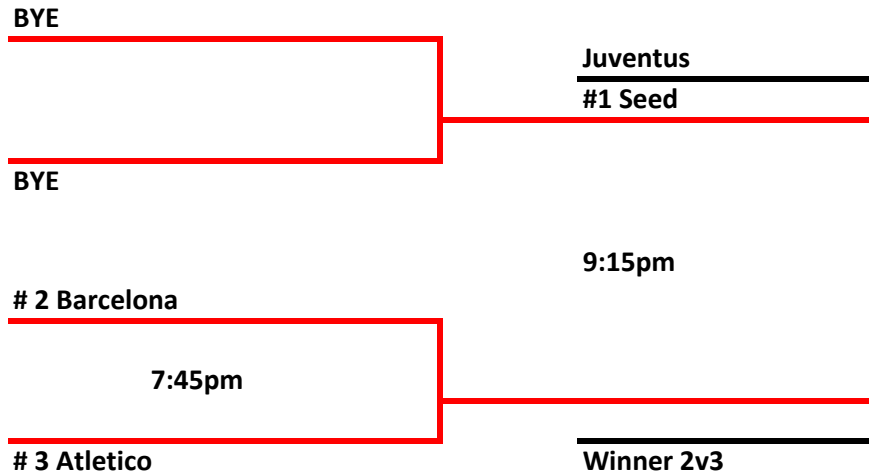

Silver Bracket

Champions

WEDNESDAY PLAYOFFS

Season 2 2017

May 24th 2017

Bronze Bracket

Champions

- * Semifinals and finals are played on the same night!
- * All players must be rostered to a team to be eligible for play-offs!
- * All players must show ID before they can play in play-offs!