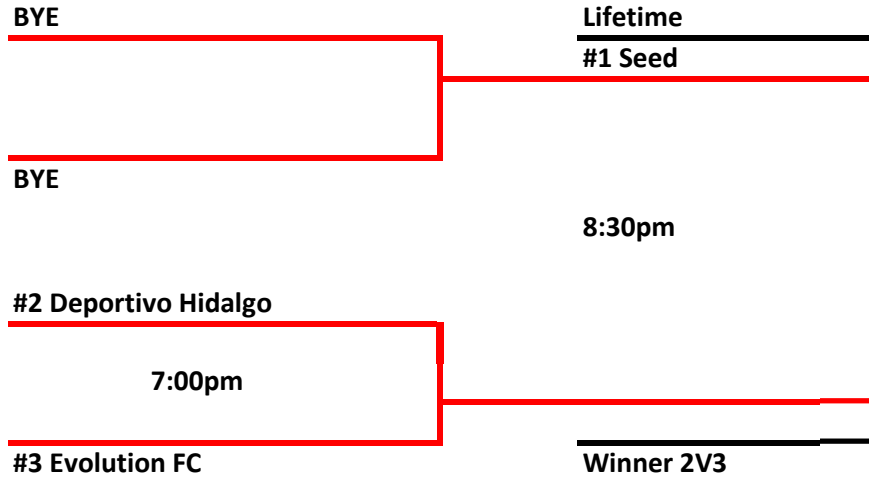

Silver Bracket

Champions

WEDNESDAY PLAYOFFS

Season 2 2017

May 24th 2017

Bronze Bracket

Champions

- * Semifinals and finals are played on the same night!
- * All players must be rostered to a team to be eligible for play-offs!
- * All players must show ID before they can play in play-offs!